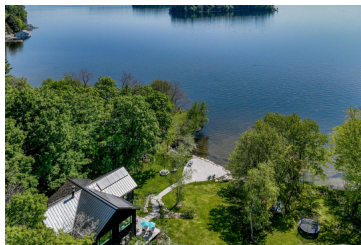

## DETAILS

- Suitable for large events.  
Please inquire
- Gorgeous 170 acre estate
- 45 minutes to an hour east of Toronto
- 3 separate buildings, providing interior space of 9,000 sqft
- 11 bedrooms
- 8 bathrooms
- Pond, Pool, Hot Tub, and Sauna
- Privacy, plenty of parking
- East and west exposure
- Apple and pear orchards
- \$22,000+ fees and HST

## DETAILS

- Suitable for up to 100 guests
- 15 min from Port Carling
- Beautiful views of Lake Rosseau
- Overnight capacity of 10
- 5 bedrooms
- 3 bathrooms
- Sandy shallow beach
- Southeast views
- \$15,000+ fees and HST

## DETAILS

- Suitable for up to 80 guests
- 15 min from Creemore
- Modern farm house
- Situated on 15 acres
- Overnight capacity of 12
- 5 bedrooms
- 4 bathrooms
- Views of rolling hills
- Pool and Hot Tub
- \$8,000+ fees and HST

### DETAILS

- Suitable for up to 40 guests
- 15 min from Huntsville
- Contemporary Modern Build
- Situated on 15 acres
- Overnight capacity of 11
- 5 bedrooms
- 3 bathrooms
- Plenty of open level land
- Large 20x24 dock
- \$8,000+ fees and HST