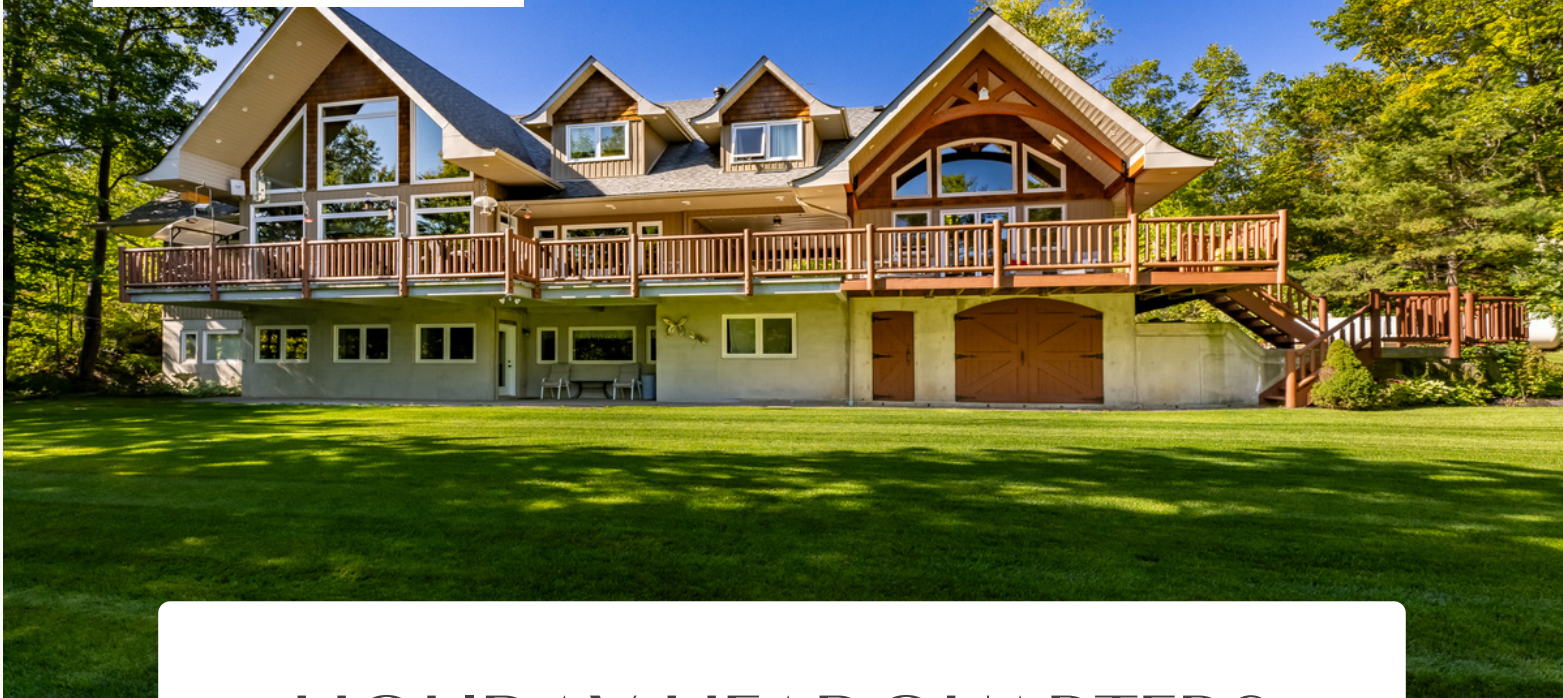

## DETAILS

- Suitable for large events.  
Please inquire
- Gorgeous 170 acre estate
- 45 minutes to an hour east of Toronto
- 3 separate buildings, providing interior space of 9,000 sqft
- 11 bedrooms
- 8 bathrooms
- Pond, Pool, Hot Tub, and Sauna
- Privacy, plenty of parking
- East and west exposure
- Apple and pear orchards
- \$22,000+ fees and HST

## DETAILS

- Suitable for up to 100 guests
- 15 min from Port Carling
- Beautiful views of Lake Rosseau
- Overnight capacity of 10
- 5 bedrooms
- 3 bathrooms
- Sandy shallow beach
- Southeast views
- \$15,000+ fees and HST

## DETAILS

- Suitable for up to 80 guests
- 15 min from Creemore
- Modern farm house
- Situated on 15 acres
- Overnight capacity of 12
- 5 bedrooms
- 4 bathrooms
- Views of rolling hills
- Pool and Hot Tub
- \$8,000+ fees and HST

## DETAILS

- Suitable for up to 80 guests
- 15 min from Bala and Gravenhurst
- 9 acres of privacy
- 420 ft of frontage
- Overnight capacity of 22
- 8 bedrooms
- 5 bathrooms
- Hot Tub
- Beautifully covered porches and decks
- Level grassy land
- \$18,000+ fees and HST