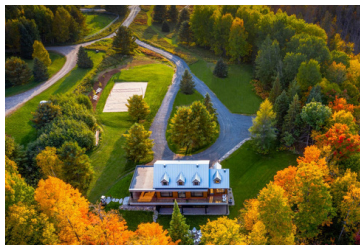

DETAILS

- Suitable for up to 40 guests
- 15 min from Huntsville
- Contemporary Modern Build
- Situated on 15 acres
- Overnight capacity of 11
- 5 bedrooms
- 3 bathrooms
- Plenty of open level land
- Large 20x24 dock
- $8,000+ fees and HST