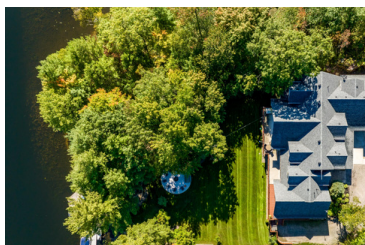

## DETAILS

- Suitable for large events.  
Please inquire
- Gorgeous 170 acre estate
- 45 minutes to an hour east of Toronto
- 3 separate buildings, providing interior space of 9,000 sqft
- 11 bedrooms
- 8 bathrooms
- Pond, Pool, Hot Tub, and Sauna
- Privacy, plenty of parking
- East and west exposure
- Apple and pear orchards
- \$22,000+ fees and HST

## DETAILS

- Suitable for up to 100 guests
- 15 min from Port Carling
- Beautiful views of Lake Rosseau
- Overnight capacity of 10
- 5 bedrooms
- 3 bathrooms
- Sandy shallow beach
- Southeast views
- \$15,000+ fees and HST

## DETAILS

- Suitable for up to 80 guests
- 15 min from Creemore
- Modern farm house
- Situated on 15 acres
- Overnight capacity of 12
- 5 bedrooms
- 4 bathrooms
- Views of rolling hills
- Pool and Hot Tub
- \$8,000+ fees and HST

## DETAILS

- Suitable for up to 80 guests
- 15 min to Port Severn & 20 min to Honey Harbour
- Expansive level lot
- Multiple outdoor sitting areas
- Overnight capacity of 22
- 10 bedrooms
- 7 bathrooms
- Georgian Bay Township
- Large dock and sandy beach
- East Exposure
- \$11,000+ fees and HST