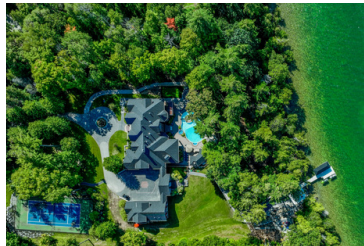

DETAILS

- Suitable for up to 80 guests
- Views Kempenfelt Bay
- 15 min from Barrie
- Pool and Hot Tub
- 9 Fireplaces throughout
- Overnight capacity of 18
- 9 bedrooms
- 14 bathrooms
- 16,000 sq ft
- 3 private acres
- 300 ft frontage
- $25,000+ fees and HST