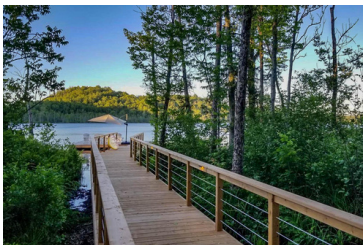

DETAILS

- Suitable for up to 40 guests
- 15 min from Huntsville
- Contemporary Modern Build
- Situated on 15 acres
- Overnight capacity of 11
- 5 bedrooms
- 3 bathrooms
- Plenty of open level land
- Large 20x24 dock
- $8,000+ fees and HST